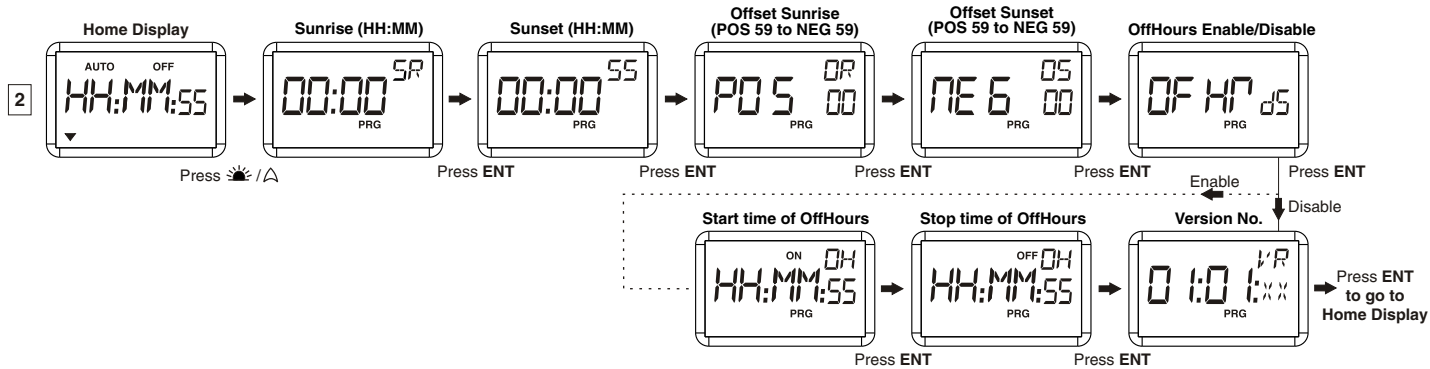

SETTING THE ATS2M1-1-16A-230V PARAMETER

NOTE : To change parameters values use "▷/△/▽"; To set value use "ENT"; To come out of programming use "ESC"