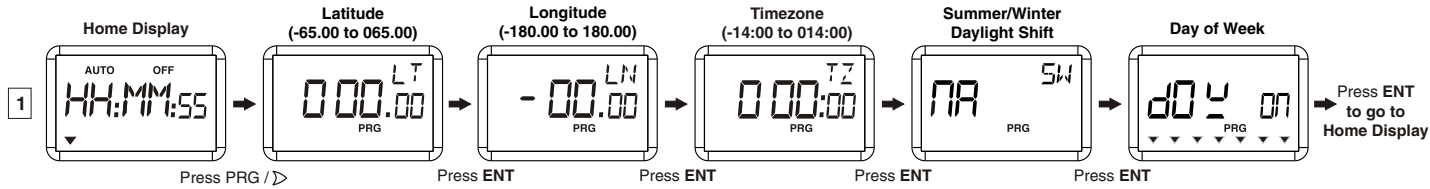

SETTING THE ATS2M1-1-16A-230V PARAMETER

NOTE : To change parameters values use "▷/△/▽"; To set value use "ENT"; To come out of programming use "ESC"