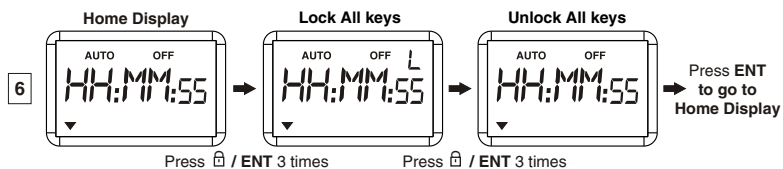

SETTING THE ATS2M1-1-16A-230V PARAMETER

NOTE : To change parameters values use "▷/△/▽"; To set value use "ENT"; To come out of programming use "ESC"