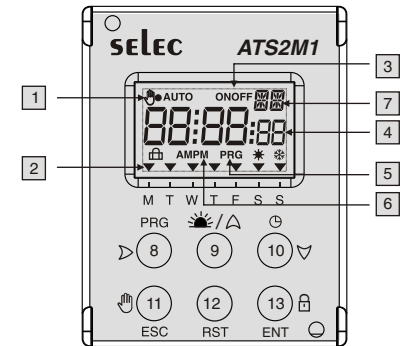

FRONT PANEL DESCRIPTION

1	Auto : Automatic mode Hand icon : Permanent override
2	Day of Week indication
3	Relay ON/OFF indication
4	Hours/minutes/seconds indication (HH:MM:SS)
5	PRG Mode indication (when in programming mode only)
6	AM/PM Indication LB → Lock All & Battery mode L → Lock All & Auxiliary mode B → Unlock All & Battery mode
8	PRG Key - to enter into Location settings (Shift right key - in Programming mode)
9	Sunrise icon Key - to enter into Sunrise/set view & offset adjust settings (Increment key - in Programming mode)
10	Clock icon Key - to enter into Clock settings (Decrement key - in Programming mode)
11	Hand icon Key - Long Press to change Auto/Manual mode (Escape key - in Programming mode)
12	RST Key - to reset unit to factory default
13	Lock icon Key - to Lock/Unlock all Keys on 3 times consecutive press (Enter key - in Programming mode)