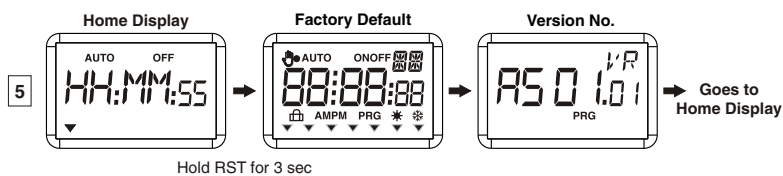

SETTING THE ATS2M1-1-16A-230V PARAMETER

NOTE : To change parameters values use "▷/△/▽"; To set value use "ENT"; To come out of programming use "ESC"