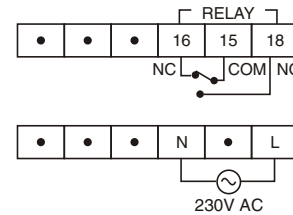

MECHANICAL INSTALLATION

TERMINAL CONNECTIONS

OPERATION FUNCTIONS

FUNCTION	DESCRIPTION
Adjusting Clock	Allows current date & time settings through day, hrs (24-hr indication and 12-hr indication), minutes, seconds settings
Setting Latitude, Longitude & Timezone	Allows user to set Latitude & Longitude of his location and Timezone as per UDT standards Shows first digit as: Latitude : 0 for North & - for South Longitude : 0 for East & - for West
Summer/Winter Daylight Shift	Allows user to select Daylight shift due to Summer and Winter as below: NA :No shift in time EURO :European countries USA :North American countries MEX :Mexico & nearby islands GRNL :Greenland, BRZ : Brazil CHIL :Chile, PARA : Paraguay AUS :Australia NWZ :New Zealand FIJI :Fiji Islands ISRL :Israel, IRAN : Iran MIEA :Middle East countries User can select whichever option applies to his location from above.
Sunrise & Sunset Timings (Twilight Settings)	Allows user to view present day's Sunrise & Sunset timings and to give offset in those timings if required Offset Range : - 59 to + 59 minutes Shows on display; POS : for +ve offset (adds minutes) NEG : for -ve offset (subtracts minutes)
Day of Week Operation	Allows user to select on which day of week to operate Astro-Time Switch function.