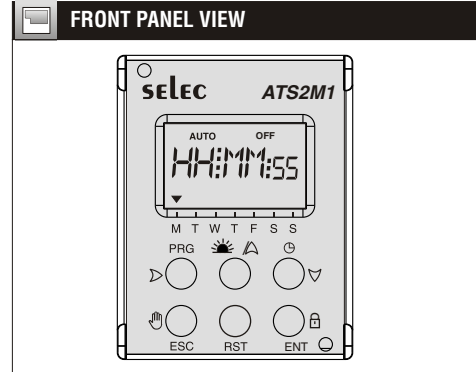

ERROR NOTIFICATIONS

Below errors occur at second's place on Home Display when wrong value is entered

Err	Type	Valid Range
E1	Latitude Out of Range Error	-75.00 to 075.00
E2	Longitude Out of Range Error	-180.00 to 180.00
E3	Timezone Out of Range Error	-14:00 to 014:00
E4	Month Out of Range Error	01 to 12
E5	Date Out of Range Error	01 to 31
E6	OffHours & RTC Hours Out of Range Error	00 to 23 (for 24hr) 00 to 11 (for 12hr)