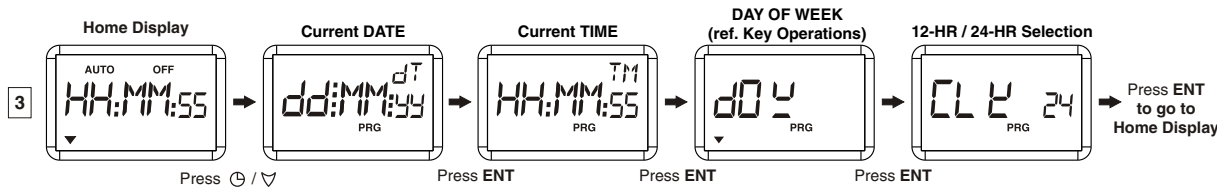

SETTING THE ATS2M1-1-16A-230V PARAMETER

NOTE : To change parameters values use "▷/△/▽"; To set value use "ENT"; To come out of programming use "ESC"