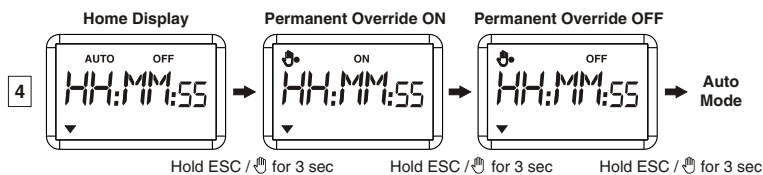

SETTING THE ATS2M1-1-16A-230V PARAMETER

NOTE : To change parameters values use "▷/△/▽"; To set value use "ENT"; To come out of programming use "ESC"